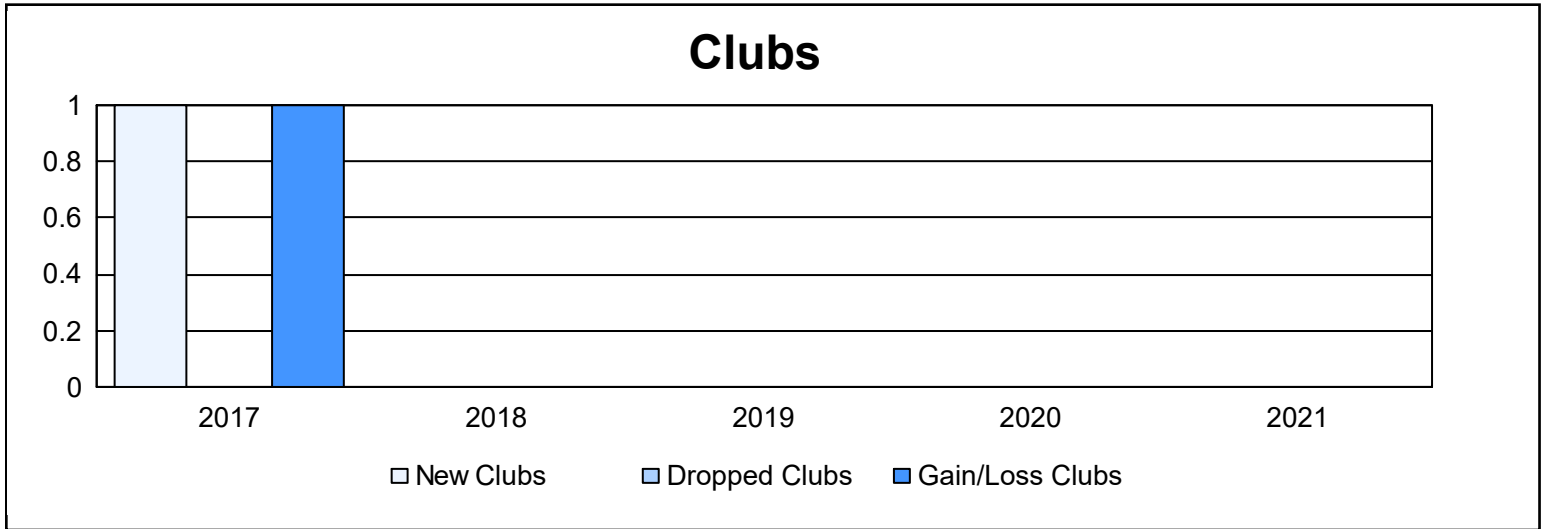

Year	New Clubs	Dropped Clubs	Gain/ Loss Clubs	New Members	Charter Members	Reinstate Members	Transfer Members	Total Member Added	Total Members Dropped	Gain/ Loss Members
2016-2017	1	0	1	86	20	0	7	113	66	47
2017-2018	0	0	0	83	0	0	4	87	72	15
2018-2019	0	0	0	71	0	0	2	73	78	-5
2019-2020	0	0	0	62	0	0	6	68	62	6
2020-2021	0	0	0	32	0	2	3	37	63	-26
<b>Average</b>	<b>0</b>	<b>0</b>	<b>0</b>	<b>67</b>	<b>4</b>	<b>0</b>	<b>4</b>	<b>76</b>	<b>68</b>	<b>7</b>

### Membership Composition June 2021 Cumulative