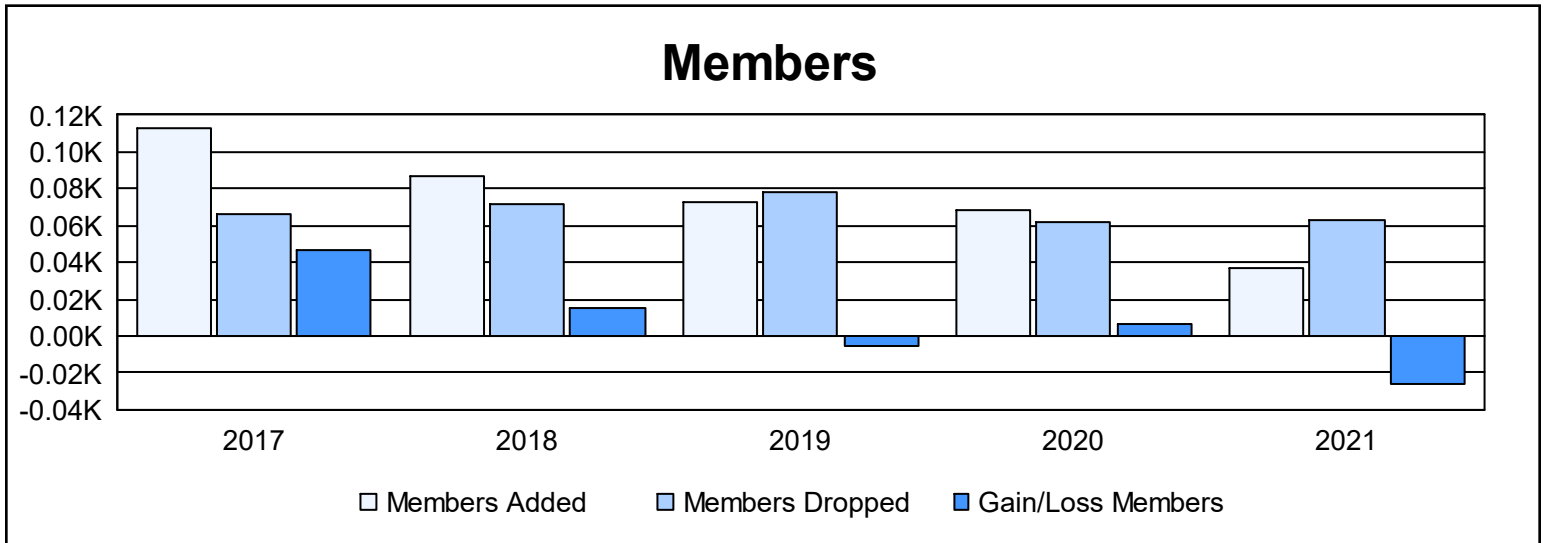

Year	New Clubs	Dropped Clubs	Gain/ Loss Clubs	New Members	Charter Members	Reinstate Members	Transfer Members	Total Member Added	Total Members Dropped	Gain/ Loss Members
2016-2017	1	0	1	86	20	0	7	113	66	47
2017-2018	0	0	0	83	0	0	4	87	72	15
2018-2019	0	0	0	71	0	0	2	73	78	-5
2019-2020	0	0	0	62	0	0	6	68	62	6
2020-2021	0	0	0	32	0	2	3	37	63	-26
<b>Average</b>	<b>0</b>	<b>0</b>	<b>0</b>	<b>67</b>	<b>4</b>	<b>0</b>	<b>4</b>	<b>76</b>	<b>68</b>	<b>7</b>

### Membership Composition June 2021 Cumulative